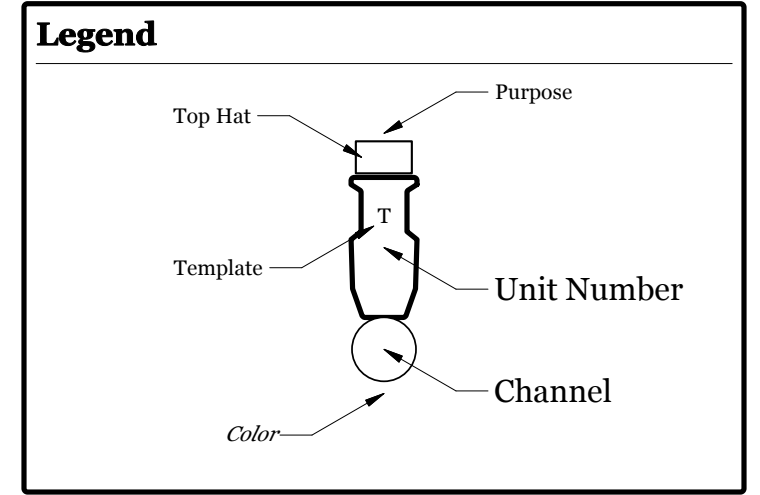

Key

	ETC Source 4 19°	575W
	ETC Source 4 26°	575W
	ETC Source 4 36°	575W
	ETC Source 4 50°	575W
	ETC Source 4 Par WFL	575W
	Data Flash Strobe Unit	

- Notes**
- All units w/ R132 can pre-focus sharp to shutter
 - Par bottles oriented SL to SR
 - Box Boom units need to shoot under proscenium
 - Toner units can move to a balcony rail
 - Please note rough angles for FOH positions
 -

Director: Scot Reese
Scenic Design: Dan Conway
Costume Design: Erin Nugent

Version	Scale: 1/2" = 1'-0"	Plate
A	December 8, 2008	1 of 1

P001000